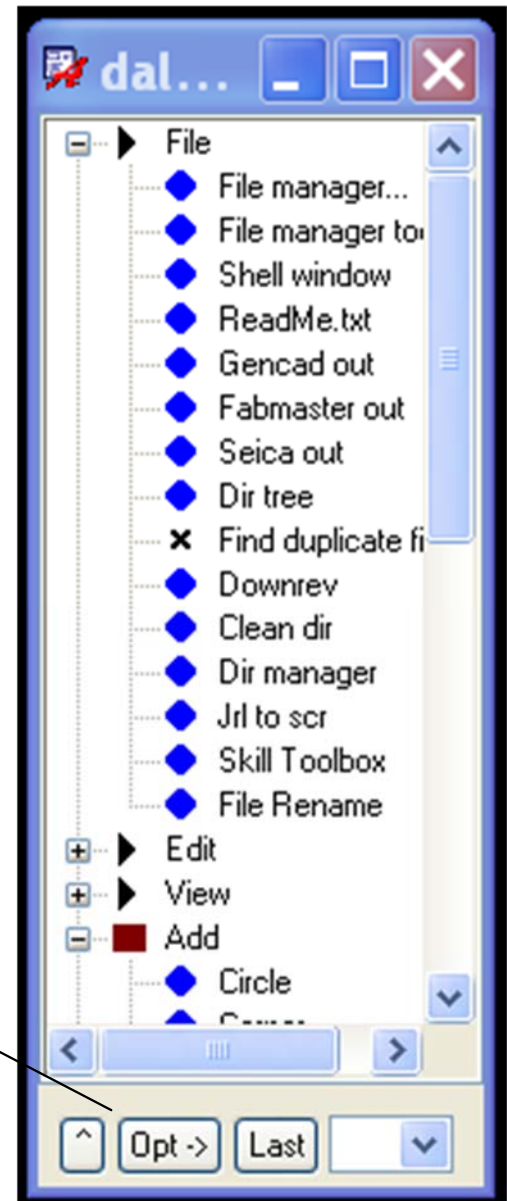

Menu

dalTools graphical user interface menu.

Features:

- ❑ Quick access to daltools commands
- ❑ Command history pulldown
- ❑ Re-run last command
- ❑ Search for command by name
- ❑ Show program description option